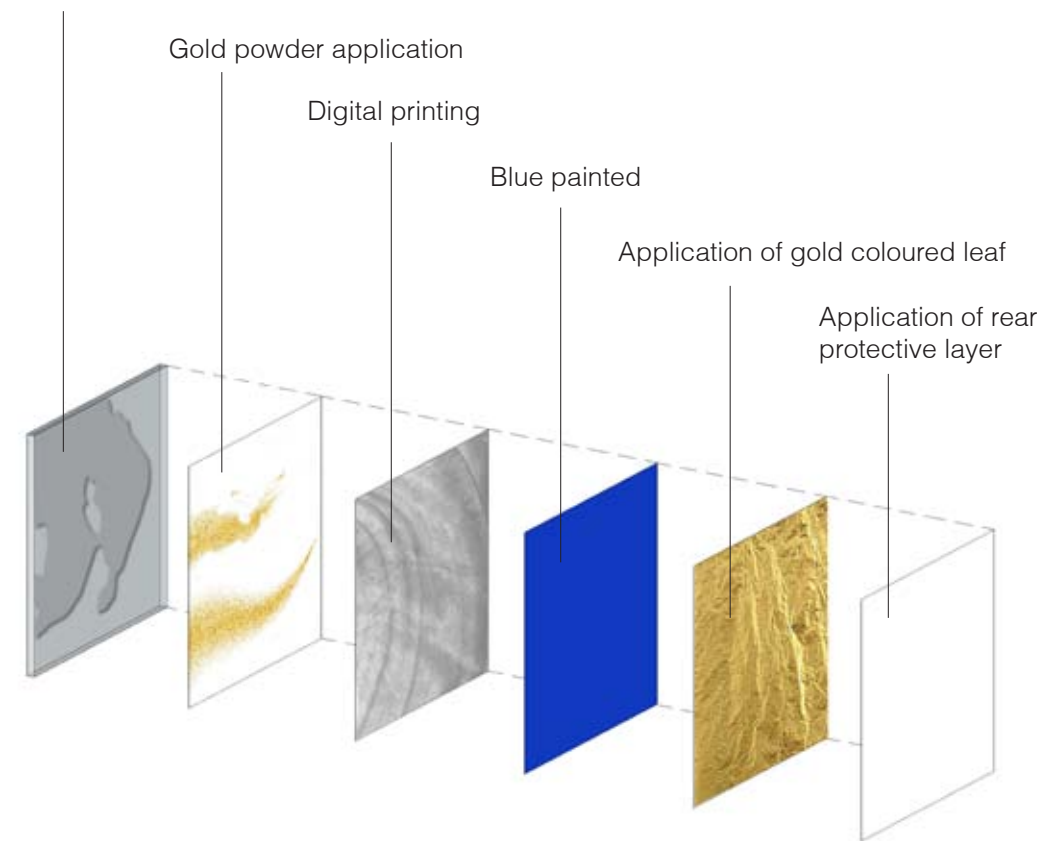

Chiaro di luna

Glass sheet thickness 10 mm extra clear with 2 mm max sandblasting thickness

Product type Triptych

Product features Single face glass wall 1.60 x 1.40 m, composed by 3 sheets, thickness 10 mm, with sandblasting, gold coloured leaf, digital printing, blue painted.