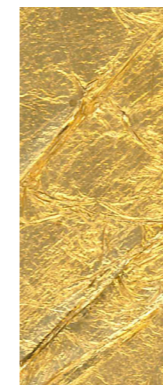

# LUNALBA™

"HAREM" COLLECTION

**Designers** UNICA

**Product features** Mirror composed of 3 extra-clear tempered decorated glass sheets blended together, 5 mm. thickness each, decorated with sandblasting for handmade stars, *Trilli Effect* (golden powder), gold coloured leaf, black painting and Swarovski® application.

Tapered wooden frame, 30 mm. thickness, glossy black lacquering.

**Dimensions** W. 165 cm H. 100 cm D. 4,5 cm

**Weight** 60 kg

## Front Panel

Golden Leaf

Trilli Effect

Black Painting

Sandblasting

Mirror

Swarovski®

Black Lacquering