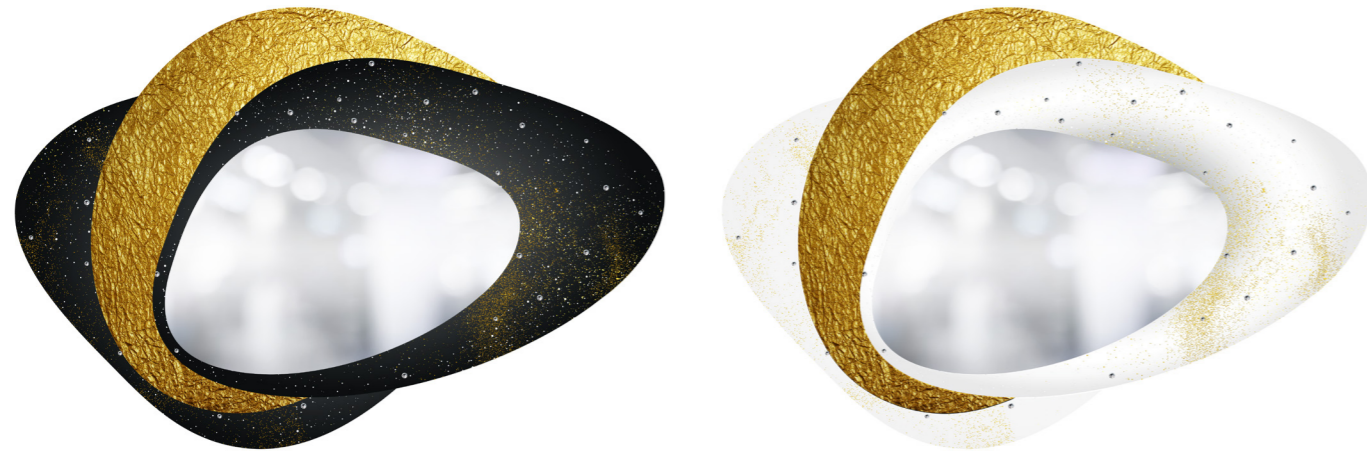

# LUNALBA™

"HAREM" COLLECTION

**Designers** UNICA

**Product features** Mirror composed of 3 extra-clear tempered decorated glass sheets blended together, 5 mm. thickness each, decorated with sandblasting for handmade stars, *Trilli Effect* (golden powder), gold coloured leaf, black painting and Swarovski® application.

Tapered wooden frame, 30 mm. thickness, glossy black lacquering.

**Dimensions** W. 165 cm H. 100 cm D. 4,5 cm

**Weight** 60 kg