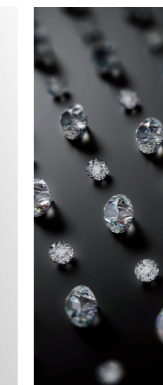

## Front Panel

Golden Leaf

Trilli Effect

Black Painting

Sandblasting

Mirror

Swarovski®

Black Lacquering