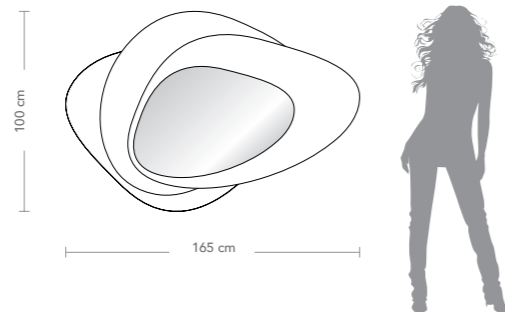

# LUNALBA™

"HAREM" COLLECTION

**Designers** UNICA

**Product features** Mirror composed of 3 extra-clear tempered decorated glass sheets blended together, 5 mm. thickness each, decorated with sandblasting for handmade stars, *Trilli Effect* (golden powder), gold coloured leaf, black painting and Swarovski® application.

Tapered wooden frame, 30 mm. thickness, glossy black lacquering.

**Dimensions** W. 165 cm H. 100 cm D. 4,5 cm

**Weight** 60 kg