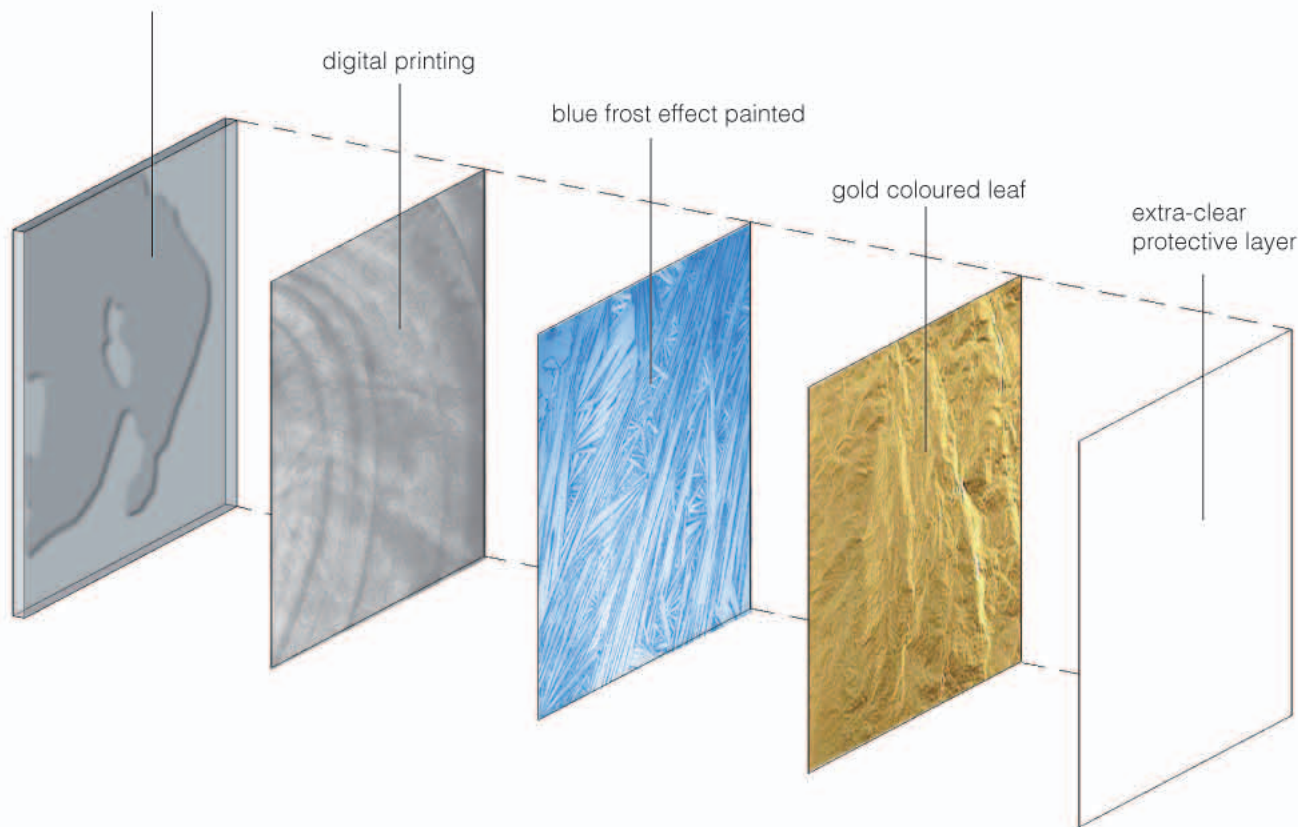

Oceano

Glass sheet extra-clear and tempered top, 10 mm thickness with 2 mm sandblasting

Year of design 2017

Product features Extra-clear and tempered glass wall triptych, 1.55 x 1.50 m, composed by 3 sheets, thickness 10 mm, with sandblasting and paint stripping, digital printing, gold coloured leaf, blue frost effect painted. Extra-clear protective layer.

Frame

Top

Dimensions (cm) W. 155 cm D. 1 cm H. 150 cm

Weight (Kg) 85 Kg