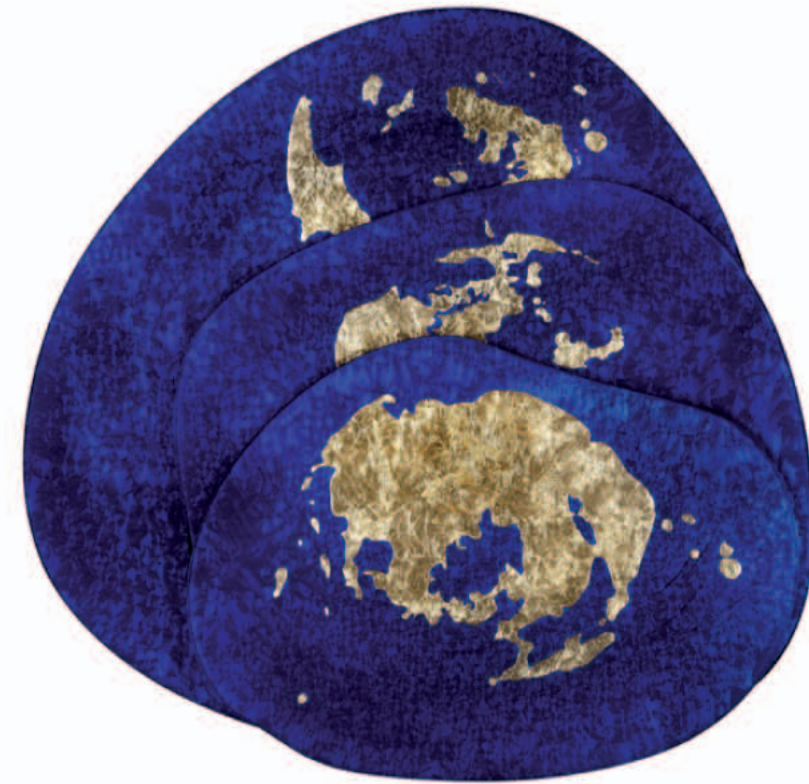

Oceano

Glass sheet extra-clear and tempered top, 10 mm thickness with 2 mm sandblasting

Year of design 2017

Product features Extra-clear and tempered glass wall triptych, 1.55 x 1.50 m, composed by 3 sheets, thickness 10 mm, with sandblasting and paint stripping, digital printing, gold coloured leaf, blue frost effect painted. Extra-clear protective layer.

Frame

Top

Dimensions (cm) W. 155 cm D. 1 cm H. 150 cm

Weight (Kg) 85 Kg