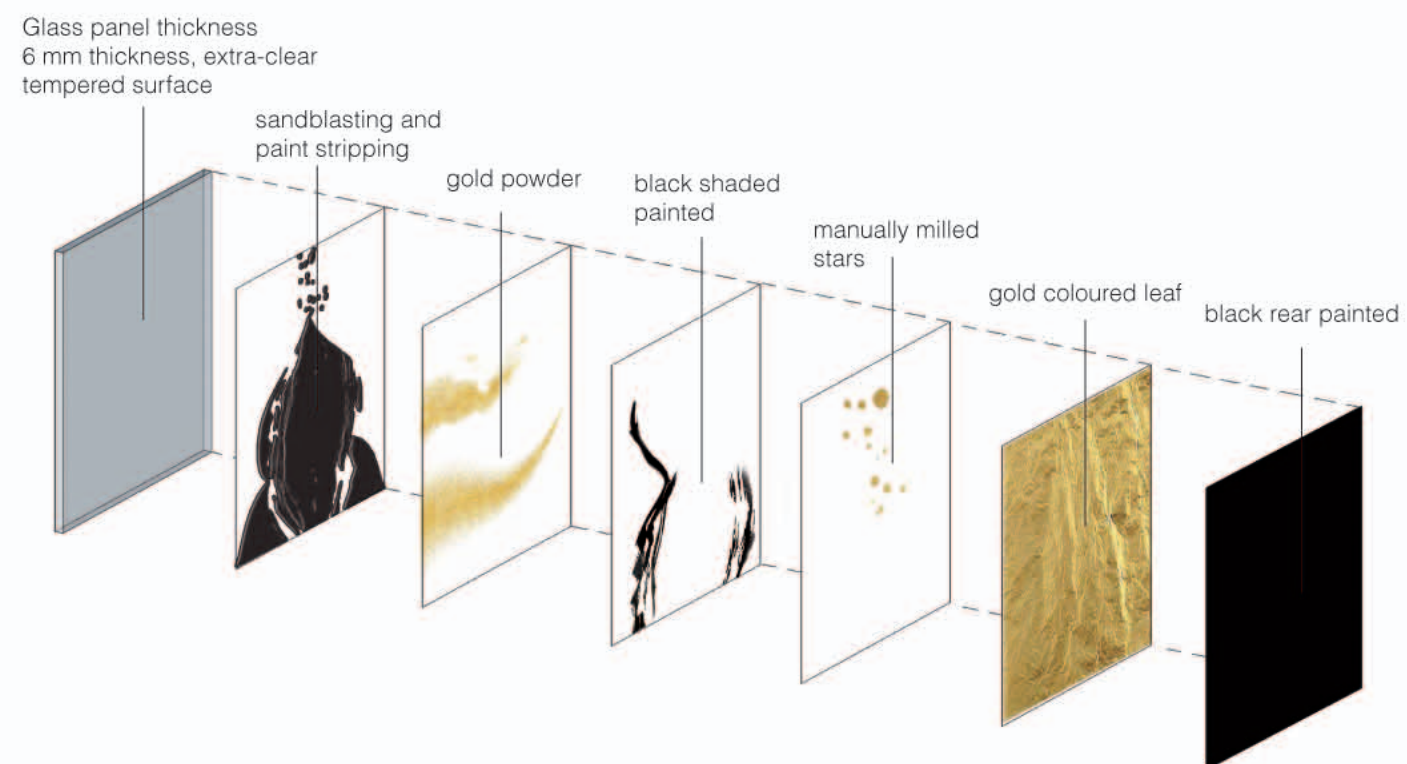

Shirin

Year of design 2018

Product features Headboard with extra-clear tempered glass panel, with arabic silhouette design. Decorations with sandblasting, gold powder, gold coloured leaf, manually milled stars, black shaded painted and black rear painted. Wood frame in tapered MDF, black painted, 3 cm thickness,

Frame

Top

Dimensions (cm) W. 220 cm D. 3 cm H. 300 cm